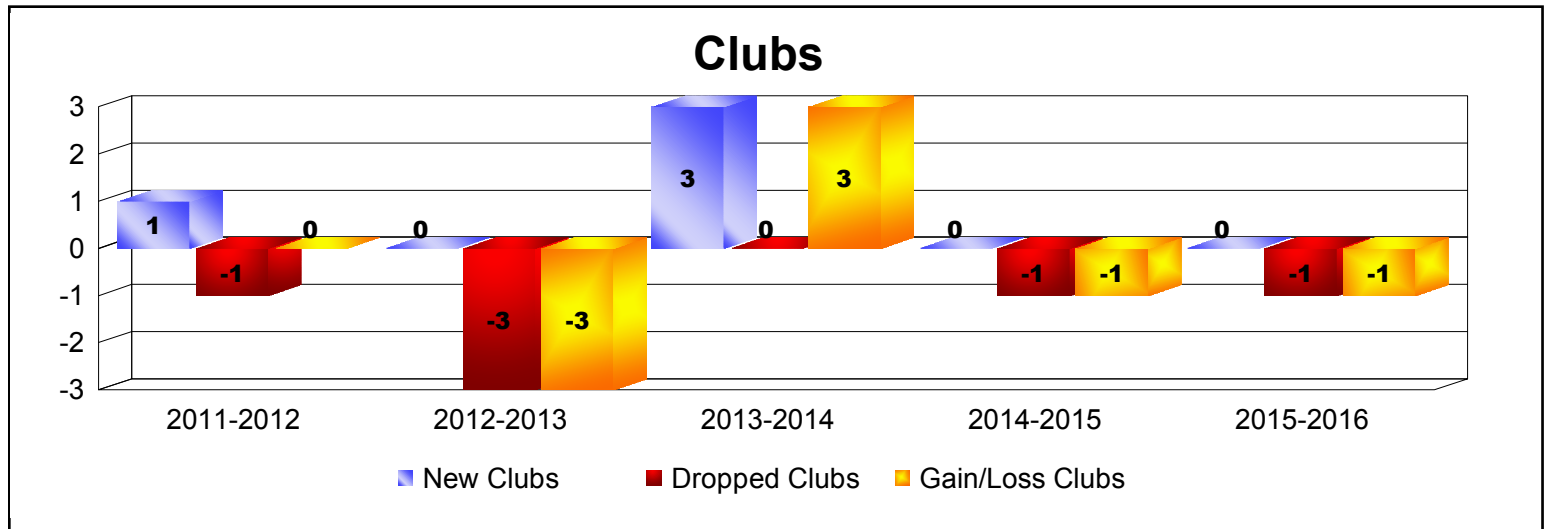

Year	New Clubs	Dropped Clubs	Gain/ Loss Clubs	New Members	Charter Members	Reinstate Members	Transfer Members	Total Member Added	Total Members Dropped	Gain/ Loss Members
2011-2012	1	-1	0	60	21	4	1	86	-95	-9
2012-2013	0	-3	-3	60	0	4	8	72	-120	-48
2013-2014	3	0	3	55	61	5	5	126	-86	40
2014-2015	0	-1	-1	66	3	5	4	78	-120	-42
2015-2016	0	-1	-1	54	0	5	5	64	-111	-47
<b>Average</b>	<b>1</b>	<b>-1</b>	<b>0</b>	<b>59</b>	<b>17</b>	<b>5</b>	<b>5</b>	<b>85</b>	<b>-106</b>	<b>-21</b>

Year	New Clubs	Dropped Clubs	Gain/ Loss Clubs	New Members	Charter Members	Reinstate Members	Transfer Members	Total Member Added	Total Members Dropped	Gain/ Loss Members
2011-2012	0	0	0	6	0	0	0	6	-7	-1
2012-2013	0	0	0	1	0	0	0	1	-3	-2
2013-2014	0	0	0	2	0	1	0	3	-2	1
2014-2015	0	0	0	1	0	0	1	2	-4	-2
2015-2016	0	0	0	1	0	0	0	1	-3	-2
<b>Average</b>	<b>0</b>	<b>0</b>	<b>0</b>	<b>2</b>	<b>0</b>	<b>0</b>	<b>0</b>	<b>3</b>	<b>-4</b>	<b>-1</b>