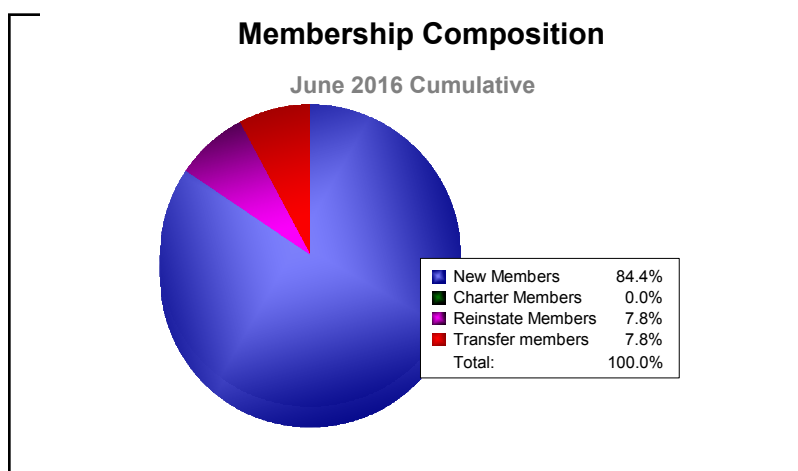

Year	New Clubs	Dropped Clubs	Gain/ Loss Clubs	New Members	Charter Members	Reinstate Members	Transfer Members	Total Member Added	Total Members Dropped	Gain/ Loss Members
2011-2012	1	-1	0	60	21	4	1	86	-95	-9
2012-2013	0	-3	-3	60	0	4	8	72	-120	-48
2013-2014	3	0	3	55	61	5	5	126	-86	40
2014-2015	0	-1	-1	66	3	5	4	78	-120	-42
2015-2016	0	-1	-1	54	0	5	5	64	-111	-47
<b>Average</b>	<b>1</b>	<b>-1</b>	<b>0</b>	<b>59</b>	<b>17</b>	<b>5</b>	<b>5</b>	<b>85</b>	<b>-106</b>	<b>-21</b>