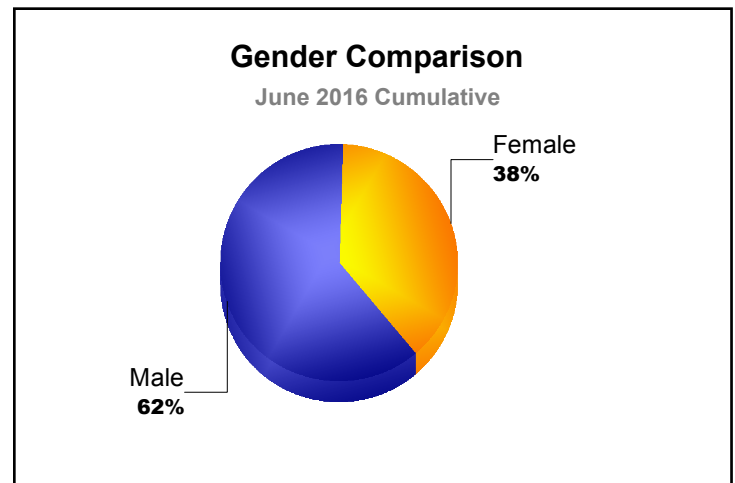

Year	New Clubs	Dropped Clubs	Gain/ Loss Clubs	New Members	Charter Members	Reinstate Members	Transfer Members	Total Member Added	Total Members Dropped	Gain/ Loss Members
2011-2012	1	-1	0	60	21	4	1	86	-95	-9
2012-2013	0	-3	-3	60	0	4	8	72	-120	-48
2013-2014	3	0	3	55	61	5	5	126	-86	40
2014-2015	0	-1	-1	66	3	5	4	78	-120	-42
2015-2016	0	-1	-1	54	0	5	5	64	-111	-47
<b>Average</b>	<b>1</b>	<b>-1</b>	<b>0</b>	<b>59</b>	<b>17</b>	<b>5</b>	<b>5</b>	<b>85</b>	<b>-106</b>	<b>-21</b>