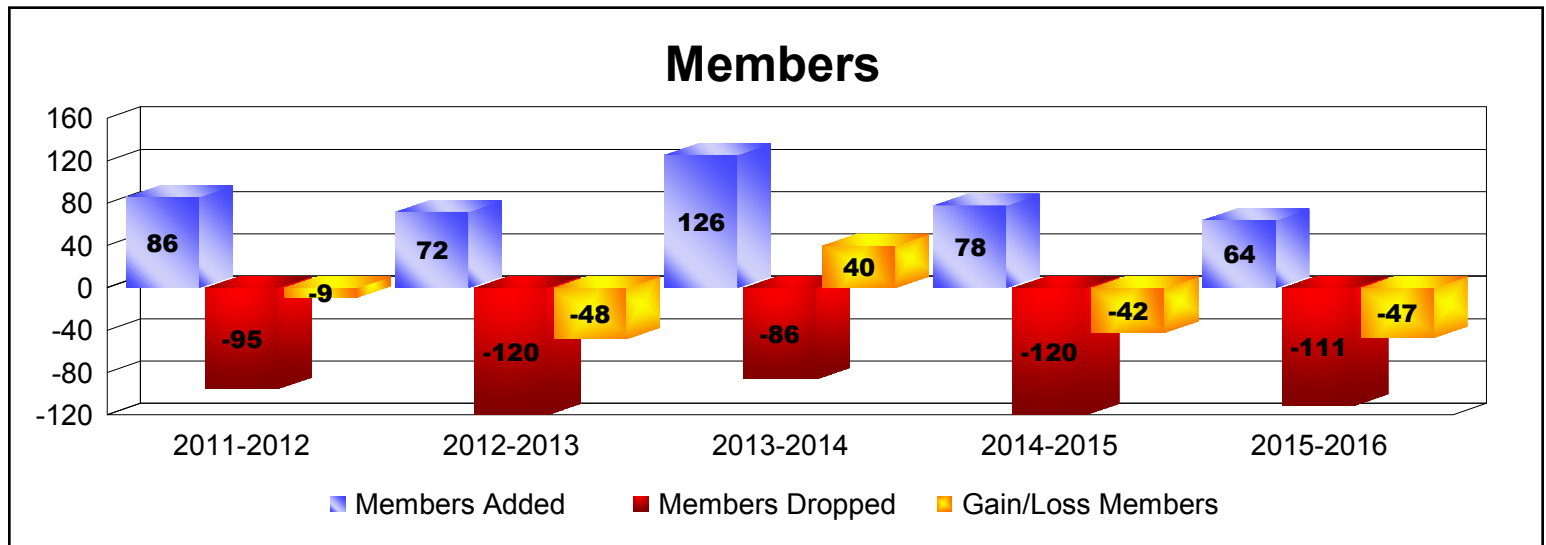

Year	New Clubs	Dropped Clubs	Gain/ Loss Clubs	New Members	Charter Members	Reinstate Members	Transfer Members	Total Member Added	Total Members Dropped	Gain/ Loss Members
2011-2012	1	-1	0	60	21	4	1	86	-95	-9
2012-2013	0	-3	-3	60	0	4	8	72	-120	-48
2013-2014	3	0	3	55	61	5	5	126	-86	40
2014-2015	0	-1	-1	66	3	5	4	78	-120	-42
2015-2016	0	-1	-1	54	0	5	5	64	-111	-47
<b>Average</b>	<b>1</b>	<b>-1</b>	<b>0</b>	<b>59</b>	<b>17</b>	<b>5</b>	<b>5</b>	<b>85</b>	<b>-106</b>	<b>-21</b>

Year	New Clubs	Dropped Clubs	Gain/ Loss Clubs	New Members	Charter Members	Reinstate Members	Transfer Members	Total Member Added	Total Members Dropped	Gain/ Loss Members
2011-2012	0	0	0	6	0	0	0	6	-7	-1
2012-2013	0	0	0	1	0	0	0	1	-3	-2
2013-2014	0	0	0	2	0	1	0	3	-2	1
2014-2015	0	0	0	1	0	0	1	2	-4	-2
2015-2016	0	0	0	1	0	0	0	1	-3	-2
<b>Average</b>	<b>0</b>	<b>0</b>	<b>0</b>	<b>2</b>	<b>0</b>	<b>0</b>	<b>0</b>	<b>3</b>	<b>-4</b>	<b>-1</b>